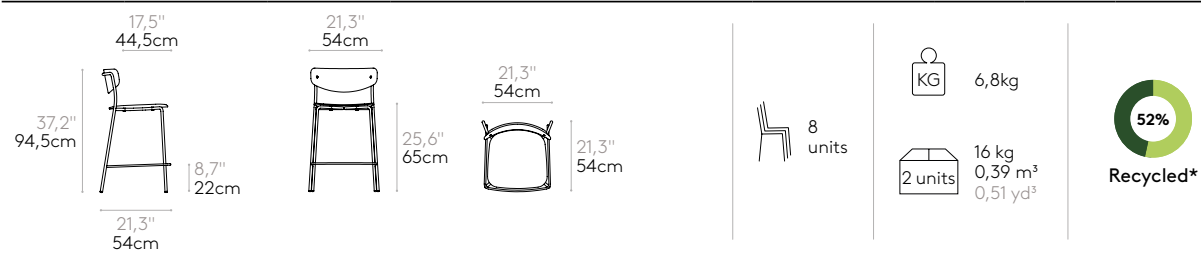

Stackable counter stool with seat and back in polypropylene. Four leg frame in round steel tube and footrest in steel rod. Optionally the seat can be fully upholstered.

Remark: this stool is only available in multiples of two units.

Seat and back finishes: surface with a matt non-slip micro texture. Available in colours PP1 from our polypropylene swatch card.

Frame finishes: micro-textured powder coated in colours M1 and M2 from our metallic swatch card.

Glides: plastic glides as standard. Felt glides and glides for carpet flooring are available with an upcharge.

Product with GREENGUARD Gold Certificate.