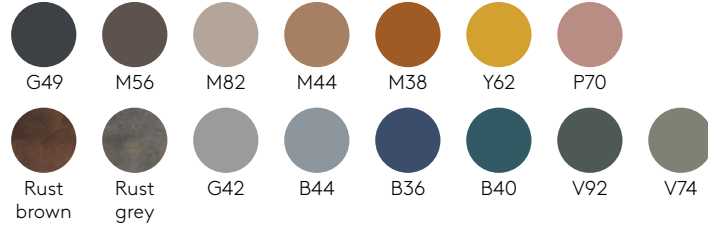

5 years

+ INFO: <https://inclass.es/collection/lea/>

FINISHES +info

Polypropylene seats & backs

Wooden seats & backs

Oak

Walnut

Steel frames

M1 colours

M2 colours

Upholstery: All fabrics and leathers indicated in our finishes book.

Chair with 4 leg frame (polypropylene seat & back)

Code: **LEA0010**

Stackable chair with seat and back in polypropylene. Four leg frame in round steel tube. Optionally the seat can be fully upholstered.

Remark: minimum order 2 units.

Seat and back finishes: surface with a matt non-slip micro texture. Available in colours PP1 from our polypropylene swatch card.

Frame finishes: micro-textured powder coated in colours M1 and M2 from our metallic swatch card.