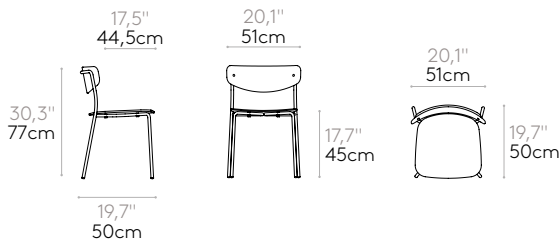

Stackable chair with seat and back in polypropylene. Four leg frame in round steel tube. Optionally the seat can be fully upholstered.

Remark: minimum order 2 units.

Seat and back finishes: surface with a matt non-slip micro texture. Available in colours PP1 from our polypropylene swatch card.

Frame finishes: micro-textured powder coated in colours M1 and M2 from our metallic swatch card.

Glides: plastic glides as standard. Felt glides and glides for carpet flooring are available with an upcharge.

Product with GREENGUARD Gold Certificate.