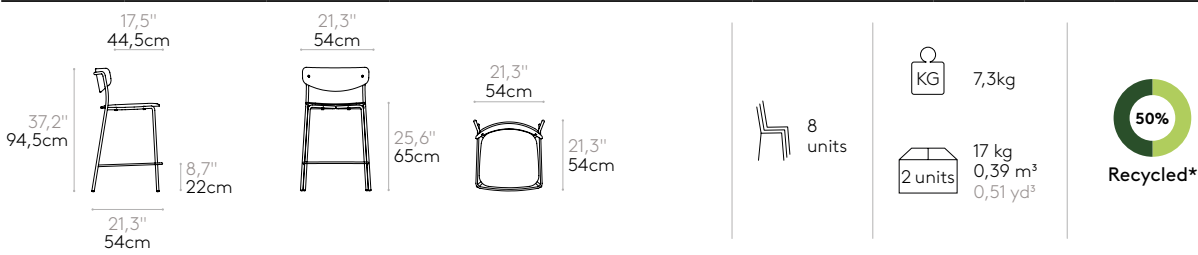

Stackable counter stool with plywood seat and back. Four leg frame in round steel tube and footrest in steel rod. Optionally the seat can be fully upholstered.

Remark: this stool is only available in multiples of two units.

Seat and back finishes: in any of the oak and walnut finishes from our wood swatch card.

Frame finishes: micro-textured powder coated in colours M1 and M2 from our metallic swatch card.

Glides: plastic glides as standard. Felt glides and glides for carpet flooring are available with an upcharge.

Product with GREENGUARD Gold Certificate.