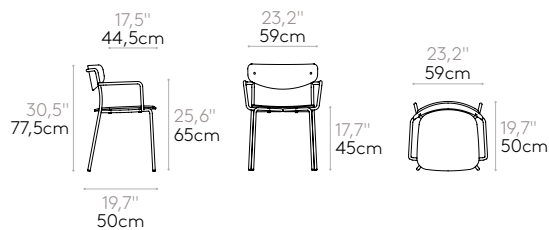

Stackable armchair with fully upholstered seat and back. Four leg frame with arms in round steel tube. Inner seat and backrest made of polypropylene padded with CMHR slabstock polyurethane foam of 40kg/m³.

Remark: minimum order 2 units.

Upholstery: in all the fabrics and leathers indicated in our finishes book.

Frame finishes: micro-textured powder coated in colours M1 and M2 from our metallic swatch card.

Glides: plastic glides as standard. Felt glides and glides for carpet flooring are available with an upcharge.

Product with GREENGUARD Gold Certificate.