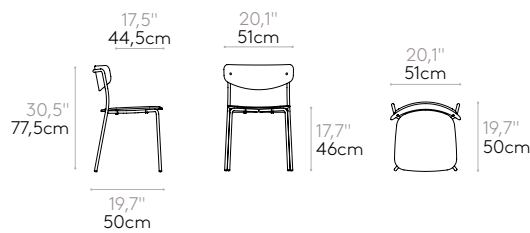

Stackable chair with fully upholstered seat and back. Four leg frame in round steel tube. Inner seat and backrest made of polypropylene padded with CMHR slabstock polyurethane foam of 40kg/m³.

Remark: minimum order two units.

Upholstery: in all the fabrics and leathers indicated in our finishes book.

Frame finishes: micro-textured powder coated in colours M1 and M2 from our metallic swatch card.

Glides: plastic glides as standard. Felt glides and glides for carpet flooring are available with an upcharge.

Product with GREENGUARD Gold Certificate.

COM 140cm / 55,1" per unit	
1 unit	90cm / 35,4"
8 or more units	80cm / 31,5"
COM will be priced as G2	
KG 5,7kg	3 units 21 kg 0,38 m³ 0,50 yd³