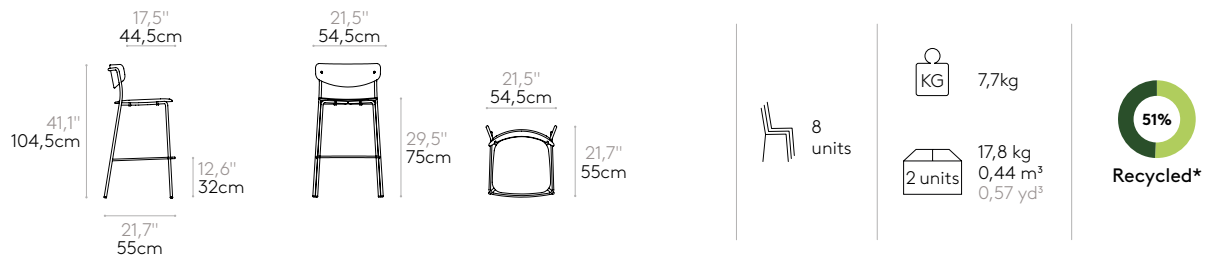

Stackable high stool with plywood seat and back. Four leg frame in round steel tube and footrest in steel rod. Optionally the seat can be fully upholstered.

Remark: this stool is only available in multiples of two units.

Seat and back finishes: in any of the oak and walnut finishes from our wood swatch card.

Frame finishes: micro-textured powder coated in colours M1 and M2 from our metallic swatch card.

Glides: plastic glides as standard. Felt glides and glides for carpet flooring are available with an upcharge.

Product with GREENGUARD Gold Certificate.