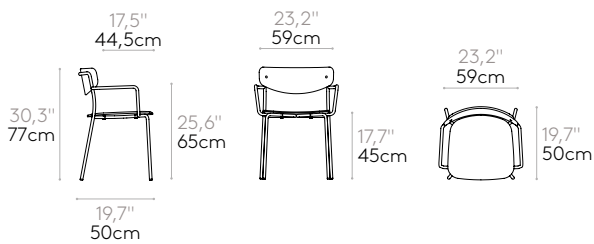

Stackable armchair with seat and back in polypropylene. Four leg frame with arms in round steel tube. Optionally the seat can be fully upholstered.

Remark: minimum order 2 units.

Seat and back finishes: surface with a matt non-slip micro texture. Available in colours PP1 from our polypropylene swatch card.

Frame finishes: micro-textured powder coated in colours M1 and M2 from our metallic swatch card.

Glides: plastic glides as standard. Felt glides and glides for carpet flooring are available with an upcharge.

Product with GREENGUARD Gold Certificate.