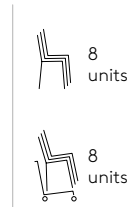

Stackable armchair with fully upholstered seat and back. Four leg frame with arms in round steel tube. Inner seat and backrest made of polypropylene padded with CMHR slabstock polyurethane foam of 40kg/m³.

Remark: minimum order 2 units.

Upholstery: in all the fabrics and leathers indicated in our finishes book.

Frame finishes: micro-textured powder coated in colours M1 and M2 from our metallic swatch card.

Glides: plastic glides as standard. Felt glides and glides for carpet flooring are available with an upcharge.

Product with GREENGUARD Gold Certificate.

COM 140cm / 55,1" per unit	
1 unit	90cm / 35,4"
8 or more units	80cm / 31,5"
COM will be priced as G2	
KG 6,5kg	3 units 21,8 kg 0,36 m³ 0,47 yd³