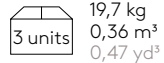

Stackable armchair with seat and back in polypropylene. Four leg frame with arms in round steel tube. Optionally the seat can be fully upholstered.

Remark: minimum order 2 units.

Seat and back finishes: surface with a matt non-slip micro texture. Available in colours PP1 from our polypropylene swatch card.

Frame finishes: micro-textured powder coated in colours M1 and M2 from our metallic swatch card.

Glides: plastic glides as standard. Felt glides and glides for carpet flooring are available with an upcharge.

Product with GREENGUARD Gold Certificate.