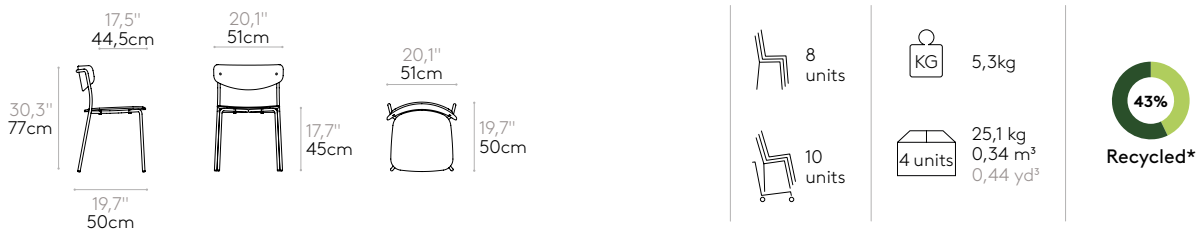

Chair with 4 leg frame (wooden seat & back)

Code: **LEA0410**

Stackable chair with plywood seat and back. Four leg frame in round steel tube. Optionally the seat can be fully upholstered.

Remark: minimum order 2 units.

Seat and back finishes: in any of the oak and walnut finishes from our wood swatch card.

Frame finishes: micro-textured powder coated in colours M1 and M2 from our metallic swatch card.

Glides: plastic glides as standard. Felt glides and glides for carpet flooring are available with an upcharge.

Product with GREENGUARD Gold Certificate.

Armchair with 4 leg frame (wooden seat & back)

Code: **LEA0440**