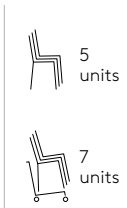

Stackable chair with fully upholstered seat and back. Four leg frame in round steel tube. Inner seat and backrest made of polypropylene padded with CMHR slabstock polyurethane foam of 40kg/m³.

Remark: minimum order two units.

Upholstery: in all the fabrics and leathers indicated in our finishes book.

Frame finishes: micro-textured powder coated in colours M1 and M2 from our metallic swatch card.

Glides: plastic glides as standard. Felt glides and glides for carpet flooring are available with an upcharge.

Product with GREENGUARD Gold Certificate.

COM 140cm / 55,1" per unit	
1 unit	90cm / 35,4"
8 or more units	80cm / 31,5"
COM will be priced as G2	
KG 5,7kg	3 units 21 kg 0,38 m³ 0,50 yd³