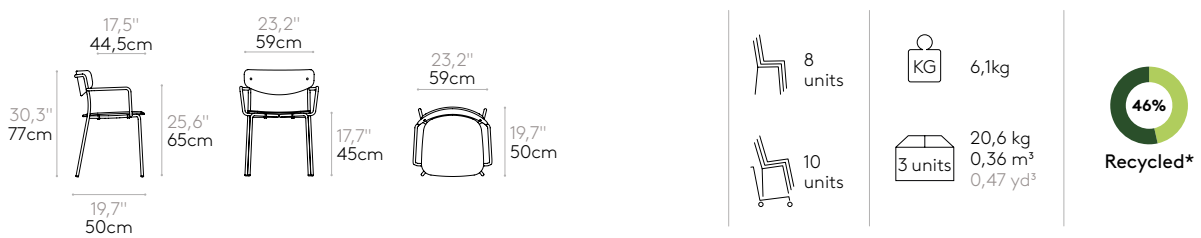

Stackable armchair with plywood seat and back. Four leg frame with arms in round steel tube. Optionally the seat can be fully upholstered.

Remark: minimum order 2 units.

Seat and back finishes: in any of the oak and walnut finishes from our wood swatch card.

Frame finishes: micro-textured powder coated in colours M1 and M2 from our metallic swatch card.

Glides: plastic glides as standard. Felt glides and glides for carpet flooring are available with an upcharge.

Product with GREENGUARD Gold Certificate.