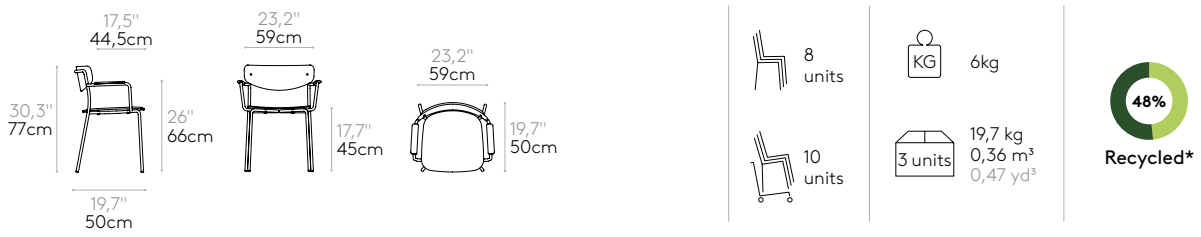

Stackable armchair with polypropylene seat, back and armpads. Four leg frame with arms in round steel tube. Optionally the seat can be fully upholstered.

Remark: minimum order 2 units.

Seat, back and armpads finishes: surface with a matt non-slip micro texture. Available in colours PP1 from our polypropylene swatch card.

Frame finishes: micro-textured powder coated in colours M1 and M2 from our metallic swatch card.

Glides: plastic glides as standard. Felt glides and glides for carpet flooring are available with an upcharge.

Product with GREENGUARD Gold Certificate.