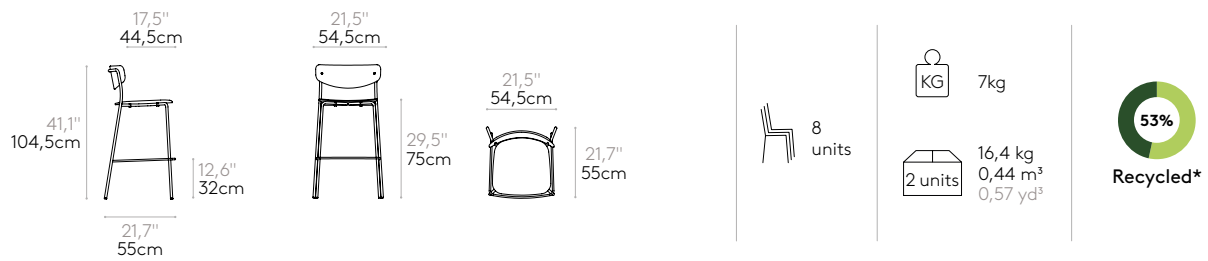

Stackable high stool with seat and back in polypropylene. Four leg frame in round steel tube and footrest in steel rod. Optionally the seat can be fully upholstered.

Remark: this stool is only available in multiples of two units.

Seat and back finishes: surface with a matt non-slip micro texture. Available in colours PP1 from our polypropylene swatch card.

Frame finishes: micro-textured powder coated in colours M1 and M2 from our metallic swatch card.

Glides: plastic glides as standard. Felt glides and glides for carpet flooring are available with an upcharge.

Product with GREENGUARD Gold Certificate.