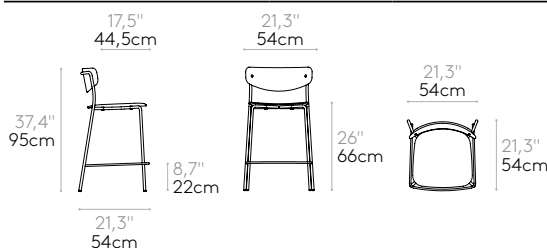

Stackable counter stool with fully upholstered seat and back. Four leg frame in round steel tube and footrest in steel rod. Inner seat and backrest made of polypropylene padded with CMHR slabstock polyurethane foam of 40kg/m³.

Remark: this stool is only available in multiples of two units.

Upholstery: in all the fabrics and leathers indicated in our finishes book.

Frame finishes: micro-textured powder coated in colours M1 and M2 from our metallic swatch card.

Glides: plastic glides as standard. Felt glides and glides for carpet flooring are available with an upcharge.

Product with GREENGUARD Gold Certificate.