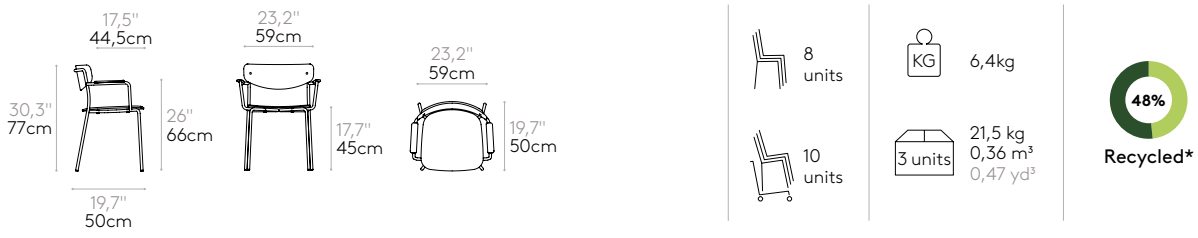

Stackable armchair with plywood seat and back and armpads in solid oak. Four leg frame with arms in round steel tube. Optionally the seat can be fully upholstered.

Remark: minimum order 2 units.

Seat and back finishes: in any of the oak and walnut finishes from our wood swatch card.

Armpads finishes: in any of the oak finishes from our wood swatch card.

Frame finishes: micro-textured powder coated in colours M1 and M2 from our metallic swatch card.

Glides: plastic glides as standard. Felt glides and glides for carpet flooring are available with an upcharge.

Product with GREENGUARD Gold Certificate.