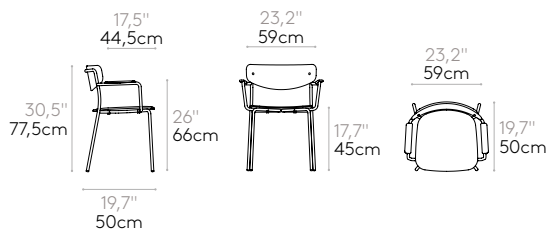

Stackable armchair with fully upholstered seat and back and polypropylene armpads. Four leg frame with arms in round steel tube. Inner seat and backrest made of polypropylene padded with CMHR slabstock polyurethane foam of 40kg/m³.

Remark: minimum order 2 units.

Upholstery: in all the fabrics and leathers indicated in our finishes book.

Armpads finishes: surface with a matt non-slip micro texture. Available in colours PP1 from our polypropylene swatch card.

Frame finishes: micro-textured powder coated in colours M1 and M2 from our metallic swatch card.

Glides: plastic glides as standard. Felt glides and glides for carpet flooring are available with an upcharge.

Product with GREENGUARD Gold Certificate.

COM 140cm / 55,1" per unit

1 unit	90cm / 35,4"

8 or more units	80cm / 31,5"

COM will be priced as G2

KG	6,7kg	3 units	22,5 kg 0,36 m³ 0,47 yd³

Recycled*