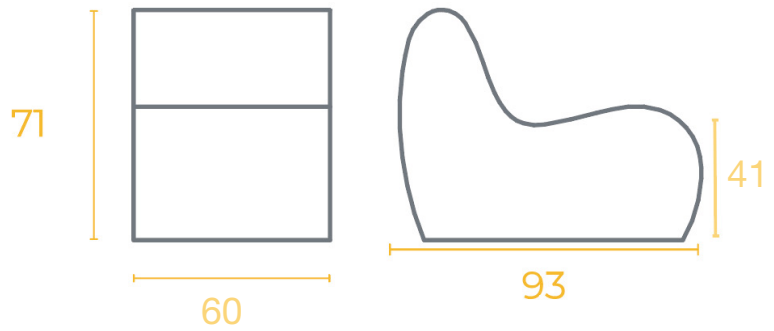

Wijzigingen voorbehouden, laatste update 202605, de getoonde afbeeldingen zijn enkel ter illustratie