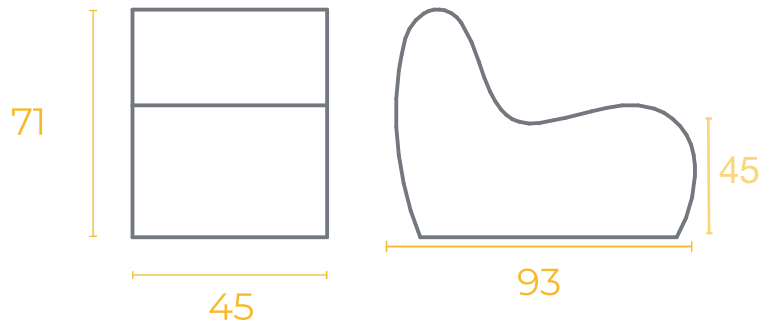

Wijzigingen voorbehouden, laatste update 202605, de getoonde afbeeldingen zijn enkel ter illustratie