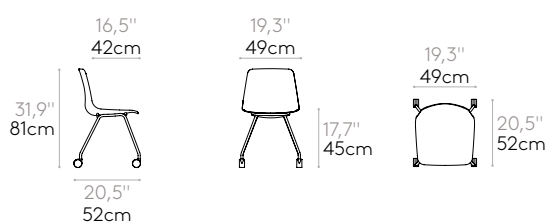

Chair with plastic seat shell and round steel tube 4 leg frame fitted with Ø65mm twin wheel swivel casters with soft tread. Optional upholstered seat pad available.

Seat shell finishes: surface with a matt non-slip micro texture. Available in colours PP1 from our polypropylene swatch card. Custom colours available for minimum orders of 500pcs.

Frame finishes: in chrome or micro-textured powder coated in colours M1 and M2 from our metallic swatch card.

Casters: Ø65mm twin wheel swivel casters with soft tread as standard.

Product with GREENGUARD Gold Certificate.