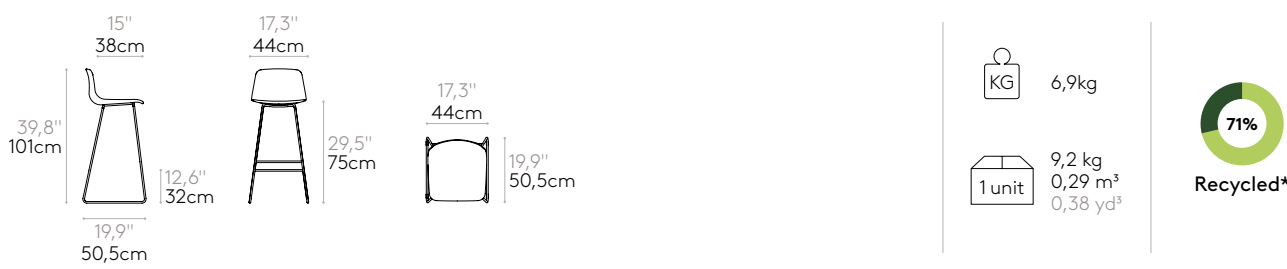

High stool with polypropylene shell and round steel rod sled frame. Optional upholstered seat pad available.

Seat shell finishes: surface with a matt non-slip micro texture. Available in colours PP1 from our polypropylene swatch card. Custom colours available for minimum orders of 500pcs.

Frame finishes: micro-textured powder coated in colours M1 and M2 from our metallic swatch card.

Glides: plastic glides as standard. Felt glides and glides for carpet flooring are available with an upcharge.

Product with GREENGUARD Gold Certificate.