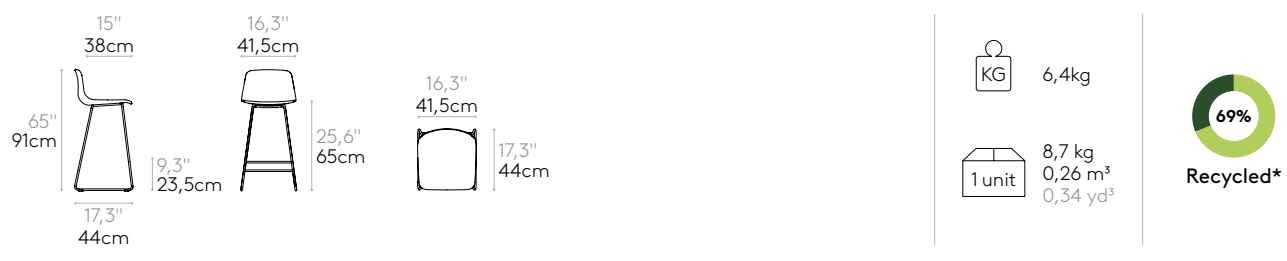

Medium stool with polypropylene shell and round steel rod sled frame. Optional upholstered seat pad available.

Seat shell finishes: surface with a matt non-slip micro texture. Available in colours PP1 from our polypropylene swatch card. Custom colours available for minimum orders of 500pcs.

Frame finishes: micro-textured powder coated in colours M1 and M2 from our metallic swatch card.

Glides: plastic glides as standard. Felt glides and glides for carpet flooring are available with an upcharge.

Product with GREENGUARD Gold Certificate.