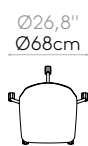

Swivel chair with polypropylene shell and 5 aluminum spoke swivel base with gas lift column and Ø65mm twin wheel swivel casters with soft tread. The seat height is adjustable. Optional upholstered seat pad available.

Seat shell finishes: surface with a matt non-slip micro texture. Available in colours PP1 from our polypropylene swatch card. Custom colours available for minimum orders of 500pcs.

Base finishes: polished or micro-textured powder coated in black or white.

Casters: Ø65mm twin wheel swivel casters with soft tread as standard.

Product with GREENGUARD Gold Certificate.