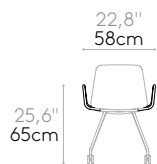

Optional detachable arm made of round steel tube.

Only suitable for items VAR0032 and VAR0034.

Finishes: in chrome or micro-textured powder coated in colours M1 and M2 from our metallic swatch card.

Product with GREENGUARD Gold Certificate.