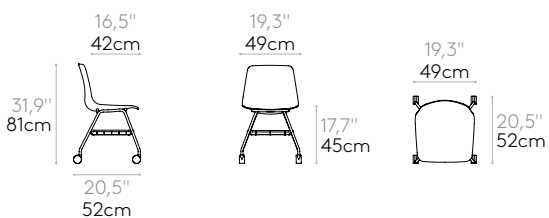

Chair with plastic seat shell and round steel tube 4 leg frame fitted with Ø65mm twin wheel swivel casters with soft tread and a basket for documents. Optional upholstered seat pad available.

Seat shell finishes: surface with a matt non-slip micro texture. Available in colours PP1 from our polypropylene swatch card. Custom colours available for minimum orders of 500pcs.

Frame finishes: in chrome or micro-textured powder coated in colours M1 and M2 from our metallic swatch card.

Casters: Ø65mm twin wheel swivel casters with soft tread as standard.

Product with GREENGUARD Gold Certificate.