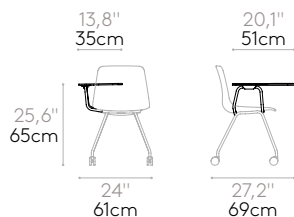

Detachable arm with XL writing tablet (right/left)

Code: **VAR0038/VAR0039**

Optional detachable arm equipped with an XL foldable writing tablet made from 12mm black HPL.

Only suitable for items VAR0032 and VAR0034.

Arm finishes: in chrome or micro-textured powder coated in colours M1 and M2 from our metallic swatch card.

Product with GREENGUARD Gold Certificate.