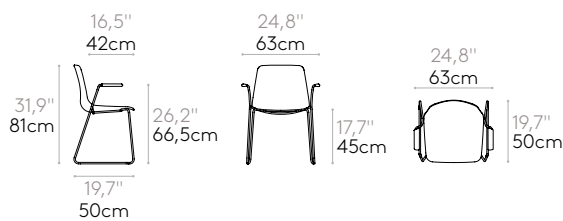

Stackable armchair with polypropylene shell and round steel rod sled frame. Optional upholstered seat pad available.

Seat shell finishes: surface with a matt non-slip micro texture. Available in colours PP1 from our polypropylene swatch card. Custom colours available for minimum orders of 500pcs.

Arms finishes: in black or white colour.

Frame finishes: in chrome or micro-textured powder coated in colours M1 and M2 from our metallic swatch card.

Glides: plastic glides as standard. Felt glides and glides for carpet flooring are available with an upcharge.

Product with GREENGUARD Gold Certificate.