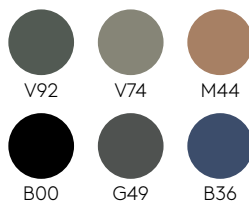

**FINISHES ±info**

**Polypropylene seat shells**

**Ecoplas® seat shells (100% recycled polypropylene)**

**Steel bases & arms**

**M1 colours**

**M2 colours**

**Chrome**

**Aluminum bases**