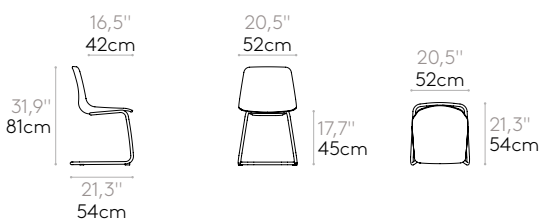

Chair with polypropylene shell and round steel tube cantilever base. Optional upholstered seat pad available.

Seat shell finishes: surface with a matt non-slip micro texture. Available in colours PP1 from our polypropylene swatch card. Custom colours available for minimum orders of 500pcs.

Base finishes: micro-textured powder coated in colours M1 and M2 from our metallic swatch card.

Glides: plastic glides as standard. Felt glides and glides for carpet flooring are available with an upcharge.

Product with GREENGUARD Gold Certificate.

KG 6,9kg

1 unit 8,9 kg
0,24 m³
0,31 yd³