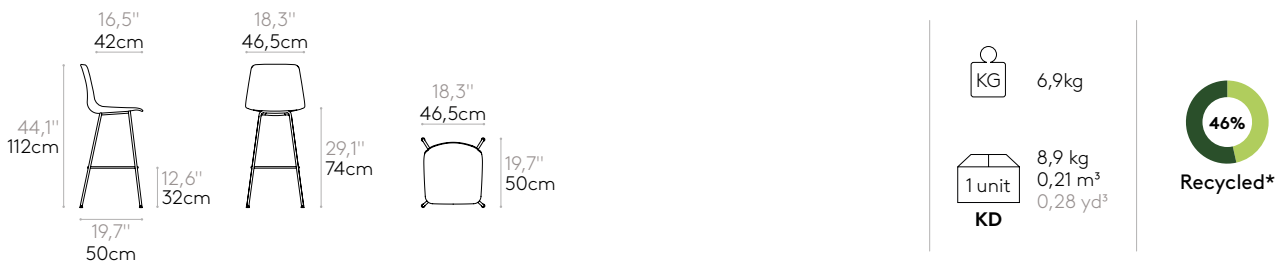

High chair with polypropylene shell and round steel tube 4 leg frame. Optional upholstered seat pad available.

Seat shell finishes: surface with a matt non-slip micro texture. Available in colours PP1 from our polypropylene swatch card. Custom colours available for minimum orders of 500pcs.

Frame finishes: micro-textured powder coated in colours M1 and M2 from our metallic swatch card.

Glides: plastic glides as standard. Felt glides and glides for carpet flooring are available with an upcharge.

Product with GREENGUARD Gold Certificate.