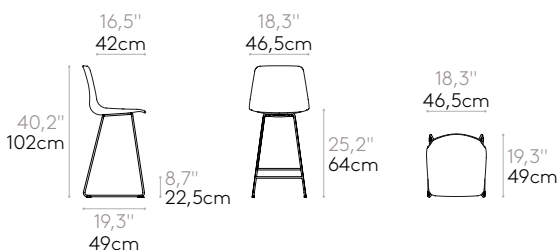

Counter chair with polypropylene shell and round steel rod sled frame. Optional upholstered seat pad available.

Seat shell finishes: surface with a matt non-slip micro texture. Available in colours PP1 from our polypropylene swatch card. Custom colours available for minimum orders of 500pcs.

Frame finishes: micro-textured powder coated in colours M1 and M2 from our metallic swatch card.

Glides: plastic glides as standard. Felt glides and glides for carpet flooring are available with an upcharge.

Product with GREENGUARD Gold Certificate.