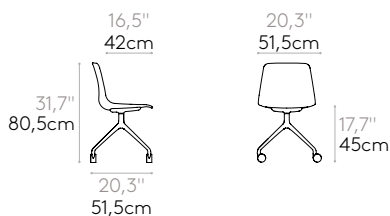

Swivel chair with polypropylene shell and 4 spoke swivel base made of cast aluminum alloy fitted with Ø65mm twin wheel swivel casters with soft tread. The seat height is not adjustable. Optional upholstered seat pad available.

Seat shell finishes: surface with a matt non-slip micro texture. Available in colours PP1 from our polypropylene swatch card. Custom colours available for minimum orders of 500pcs.

Base finishes: polished or micro-textured powder coated in black or white.

Casters: Ø65mm twin wheel swivel casters with soft tread as standard.

Product with GREENGUARD Gold Certificate.