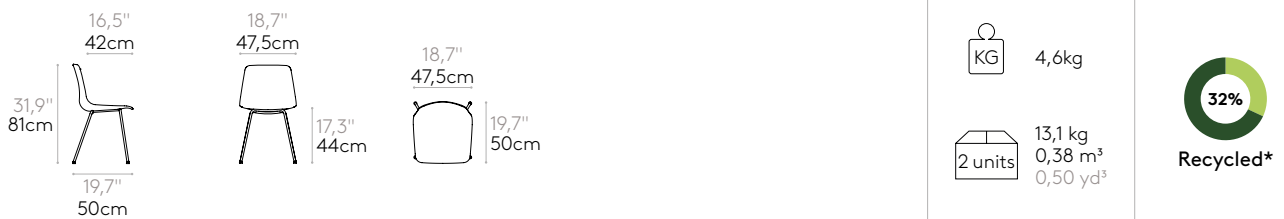

Chair with polypropylene seat shell and round steel tube 4 leg frame. Optional upholstered seat pad available.

Seat shell finishes: surface with a matt non-slip micro texture. Available in colours PP1 from our polypropylene swatch card. Custom colours available for minimum orders of 500pcs.

Frame finishes: micro-textured powder coated in colours M1 and M2 from our metallic swatch card.

Glides: plastic glides as standard. Felt glides and glides for carpet flooring are available with an upcharge.

Product with GREENGUARD Gold Certificate.