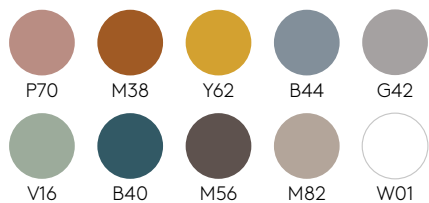

**FINISHES ±info**

**Polypropylene seat shells**

**Ecoplas® seat shells (100% recycled polypropylene)**

**Steel bases & arms**

**M1 colours**

**M2 colours**

**Chrome**

**Aluminum bases**