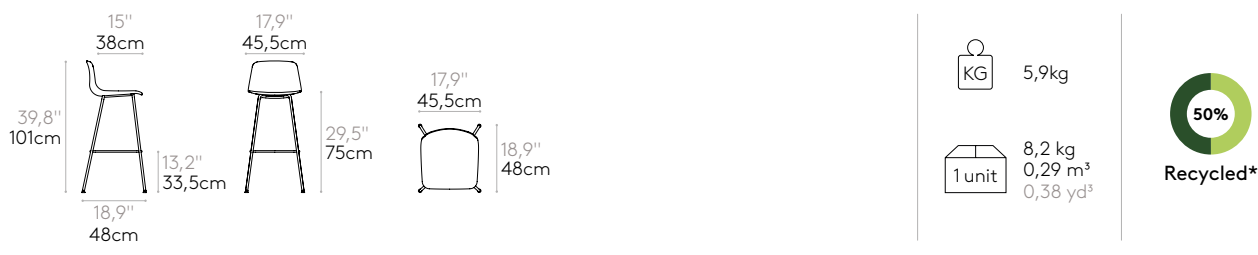

High stool with polypropylene seat shell and round steel tube 4 leg frame. Optional upholstered seat pad available.

Seat shell finishes: surface with a matt non-slip micro texture. Available in colours PP1 from our polypropylene swatch card. Custom colours available for minimum orders of 500pcs.

Frame finishes: micro-textured powder coated in colours M1 and M2 from our metallic swatch card.

Glides: plastic glides as standard. Felt glides and glides for carpet flooring are available with an upcharge.

Product with GREENGUARD Gold Certificate.