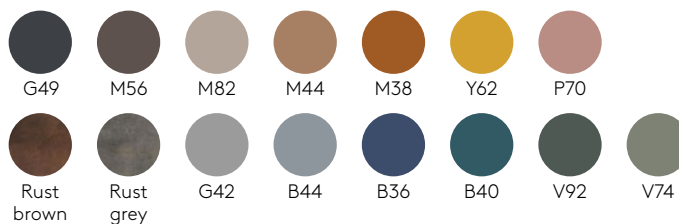

**FINISHES ±info**

**Polypropylene seat shells**

**Ecoplas® seat shells (100% recycled polypropylene)**

**Steel bases & arms**

**M1 colours**

**M2 colours**

**Chrome**

**Aluminum bases**