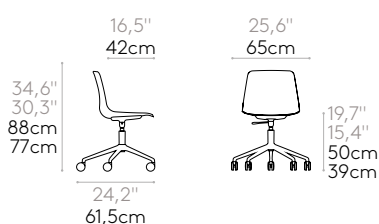

Swivel chair with polypropylene shell and 5 aluminum spoke swivel base with gas lift column and Ø65mm twin wheel swivel casters with soft tread. The seat height is adjustable. Optional upholstered seat pad available.

Seat shell finishes: surface with a matt non-slip micro texture. Available in colours PP1 from our polypropylene swatch card. Custom colours available for minimum orders of 500pcs.

Base finishes: polished or micro-textured powder coated in black or white.

Casters: Ø65mm twin wheel swivel casters with soft tread as standard.

Product with GREENGUARD Gold Certificate.