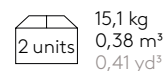

Chair with plastic seat shell and round steel tube 4 leg frame fitted with Ø65mm twin wheel swivel casters with soft tread. Optional upholstered seat pad available.

Seat shell finishes: surface with a matt non-slip micro texture. Available in colours PP1 from our polypropylene swatch card. Custom colours available for minimum orders of 500pcs.

Frame finishes: in chrome or micro-textured powder coated in colours M1 and M2 from our metallic swatch card.

Casters: Ø65mm twin wheel swivel casters with soft tread as standard.

Product with GREENGUARD Gold Certificate.