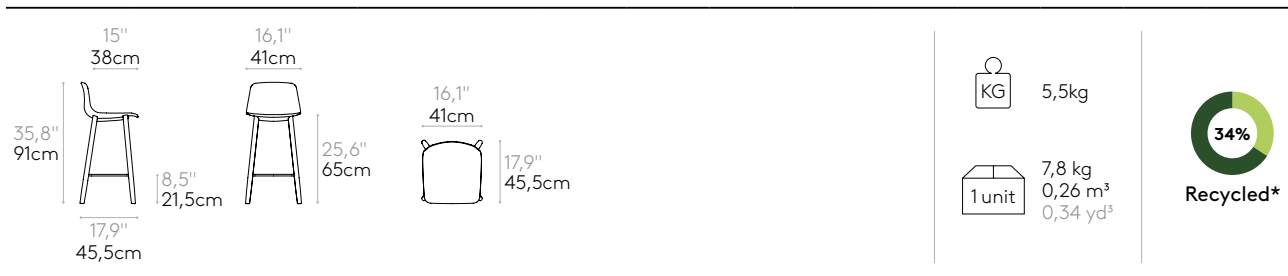

Medium stool with polypropylene seat shell and 4 leg frame in solid oak, reinforced with an inner steel structure. The footrest is made of steel rod with chrome finish. Optional upholstered seat pad available.

Seat shell finishes: surface with a matt non-slip micro texture. Available in colours PP1 from our polypropylene swatch card. Custom colours available for minimum orders of 500pcs.

Leg finishes: in any of the oak finishes from our wood swatch card.

Glides: plastic glides as standard. Felt glides and glides for carpet flooring are available with an upcharge.

Product with GREENGUARD Gold Certificate.