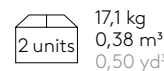

Chair with plastic seat shell and round steel tube 4 leg frame fitted with Ø65mm twin wheel swivel casters with soft tread and a basket for documents. Optional upholstered seat pad available.

Seat shell finishes: surface with a matt non-slip micro texture. Available in colours PP1 from our polypropylene swatch card. Custom colours available for minimum orders of 500pcs.

Frame finishes: in chrome or micro-textured powder coated in colours M1 and M2 from our metallic swatch card.

Casters: Ø65mm twin wheel swivel casters with soft tread as standard.

Product with GREENGUARD Gold Certificate.