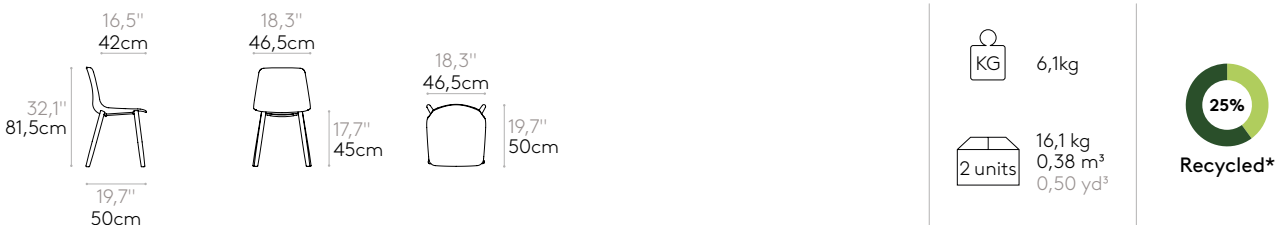

Chair with polypropylene seat shell and 4 leg frame in solid oak, reinforced with an inner steel structure. Optional upholstered seat pad available.

Seat shell finishes: surface with a matt non-slip micro texture. Available in colours PP1 from our polypropylene swatch card. Custom colours available for minimum orders of 500pcs.

Leg finishes: in any of the oak finishes from our wood swatch card.

Glides: plastic glides as standard. Felt glides and glides for carpet flooring are available with an upcharge.

Product with GREENGUARD Gold Certificate.