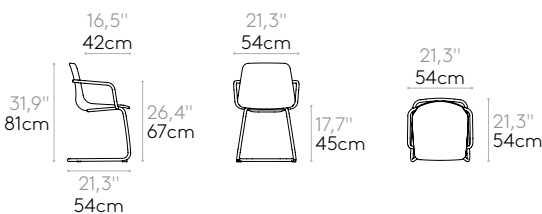

Armchair with polypropylene shell and round steel tube cantilever base. Optional upholstered seat pad available.

Seat shell finishes: surface with a matt non-slip micro texture. Available in colours PP1 from our polypropylene swatch card. Custom colours available for minimum orders of 500pcs.

Base finishes: micro-textured powder coated in colours M1 and M2 from our metallic swatch card.

Glides: plastic glides as standard. Felt glides and glides for carpet flooring are available with an upcharge.

Product with GREENGUARD Gold Certificate.