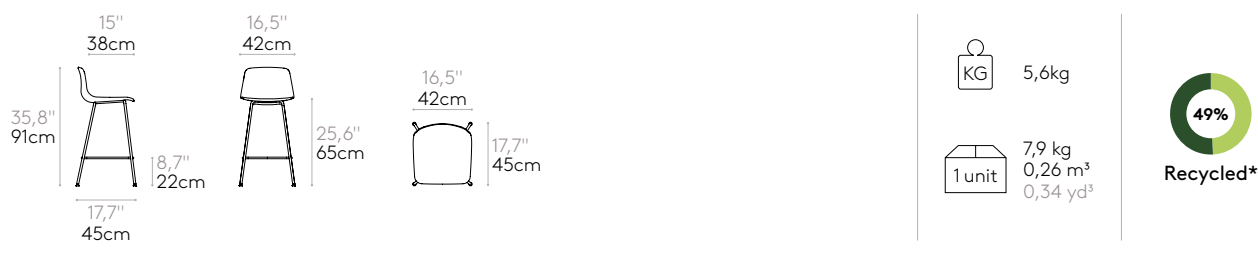

Medium stool with polypropylene seat shell and round steel tube 4 leg frame. Optional upholstered seat pad available.

Seat shell finishes: surface with a matt non-slip micro texture. Available in colours PP1 from our polypropylene swatch card. Custom colours available for minimum orders of 500pcs.

Frame finishes: micro-textured powder coated in colours M1 and M2 from our metallic swatch card.

Glides: plastic glides as standard. Felt glides and glides for carpet flooring are available with an upcharge.

Product with GREENGUARD Gold Certificate.