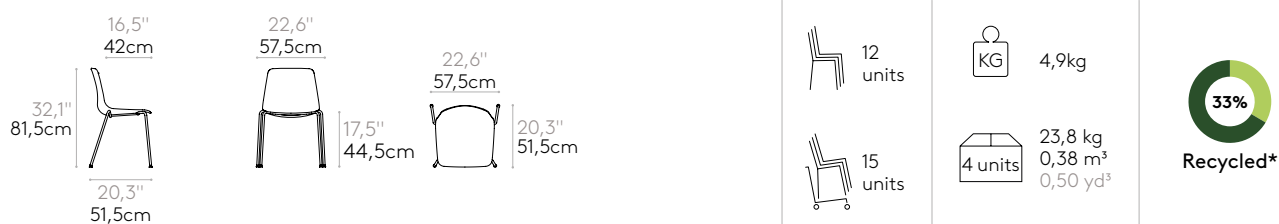

Stackable chair with polypropylene seat shell and round steel tube 4 leg frame. Optional upholstered seat pad available.

Seat shell finishes: surface with a matt non-slip micro texture. Available in colours PP1 from our polypropylene swatch card. Custom colours available for minimum orders of 500pcs.

Frame finishes: micro-textured powder coated in colours M1 and M2 from our metallic swatch card.

Glides: plastic glides as standard. Felt glides and glides for carpet flooring are available with an upcharge.

Product with GREENGUARD Gold Certificate.