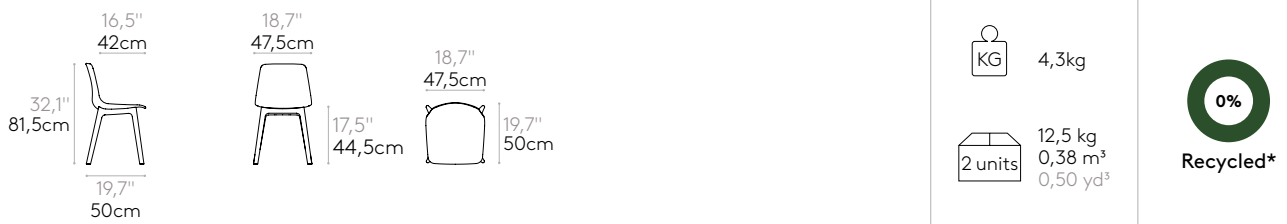

Chair with seat shell and 4 leg frame made of polypropylene. Optional upholstered seat pad available.

Seat shell finishes: surface with a matt non-slip micro texture. Available in colours PP1 from our polypropylene swatch card. Custom colours available for minimum orders of 500pcs.

Frame finishes: in colours PP1 from our polypropylene swatch card. Not available in Ecoplas®.

Glides: plastic glides as standard. Felt glides and glides for carpet flooring are available with an upcharge.

Product with GREENGUARD Gold Certificate.