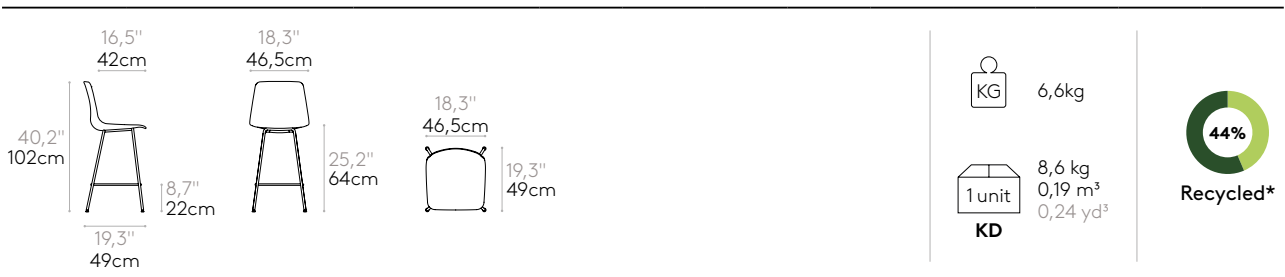

Counter chair with polypropylene shell and round steel tube 4 leg frame. Optional upholstered seat pad available.

Seat shell finishes: surface with a matt non-slip micro texture. Available in colours PP1 from our polypropylene swatch card. Custom colours available for minimum orders of 500pcs.

Frame finishes: micro-textured powder coated in colours M1 and M2 from our metallic swatch card.

Glides: plastic glides as standard. Felt glides and glides for carpet flooring are available with an upcharge.

Product with GREENGUARD Gold Certificate.