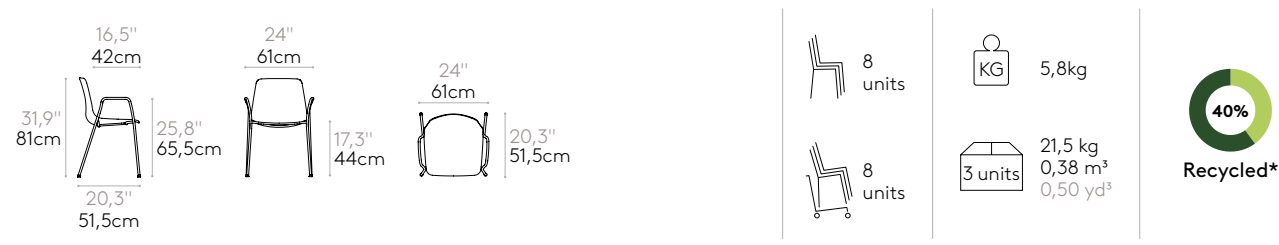

Stackable armchair with polypropylene seat shell and round steel tube 4 leg frame. Optional upholstered seat pad available.

Seat shell finishes: surface with a matt non-slip micro texture. Available in colours PP1 from our polypropylene swatch card. Custom colours available for minimum orders of 500pcs.

Frame finishes: micro-textured powder coated in colours M1 and M2 from our metallic swatch card.

Glides: plastic glides as standard. Felt glides and glides for carpet flooring are available with an upcharge.

Product with GREENGUARD Gold Certificate.