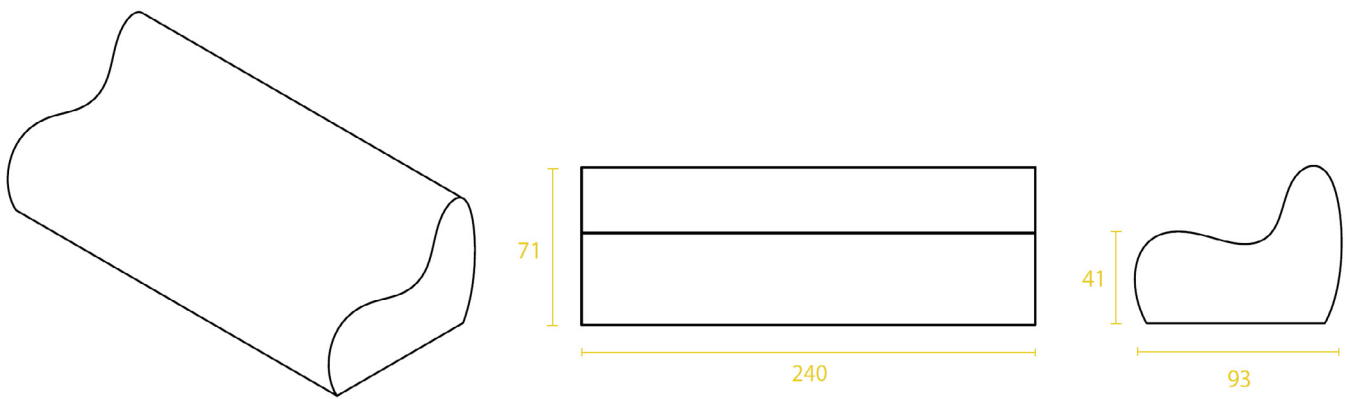

Sous réserve de modifications, dernière mise à jour 202605, les images ne sont présentées qu'à des fins d'illustrationie