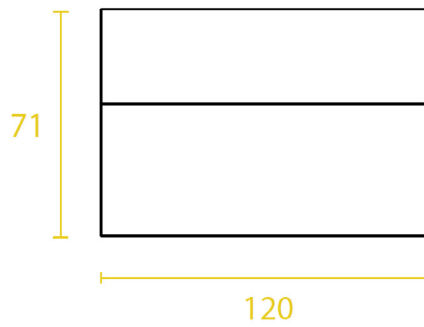

Sous réserve de modifications, dernière mise à jour 202605, les images ne sont présentées qu'à des fins d'illustration