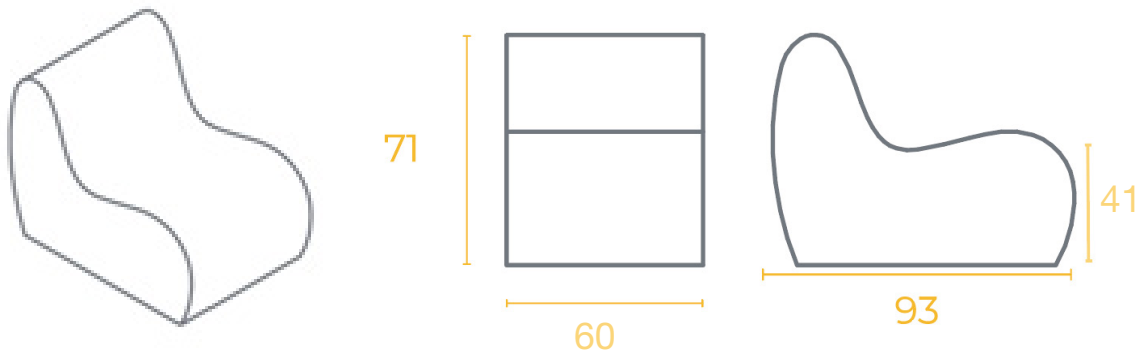

Sous réserve de modifications, dernière mise à jour 202605, les images ne sont présentées qu'à des fins d'illustration