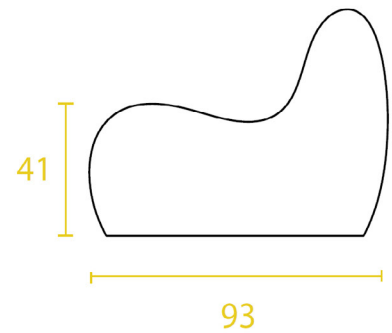

Sous réserve de modifications, dernière mise à jour 202605, les images ne sont présentées qu'à des fins d'illustration