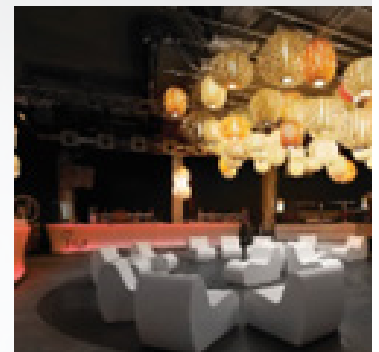

S1/2

Seats / Sofas

Dimensions:	W120 x D93 x H71 cm x SH41 cm
Weight:	23 kg
Color:	Standard / Custom colors, UV-stable
Foam:	Polyurethane foam
Density:	20kg up to 65kg, (option: fire-retardant)
Coating:	Different options available
Delivery:	6-8 weeks, for faster delivery contact us
Air relief system:	Recycled air vent system
Cleaning:	Sixinch cleaner, https://sixinch.eu/maintenance/
Intrastat:	9403 7000
Packaging:	Recycled plastic and double layered recycled cardboard

All Rights Reserved. Sixinch BV a company incorporated under the laws of Belgium, registered with the Crossroad Bank for Enterprises with number 0878.900.766 whose registered office is situated at 2000 Antwerp, Nassastraat 36 is specialized in the development, production and distribution furniture products. The customer can be any natural person or legal entity that enters into a contractual relationship with SIXINCH within the framework of its, his or her professional, commercial or craftsmanship related activities.

Sous réserve de modifications, dernière mise à jour 202605, les images ne sont présentées qu'à des fins d'illustration