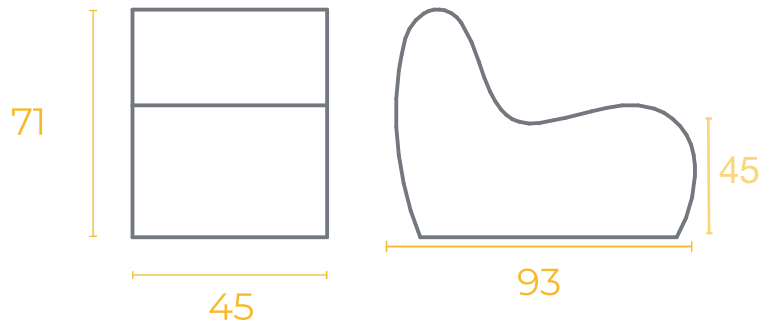

Sous réserve de modifications, dernière mise à jour 202605, les images ne sont présentées qu'à des fins d'illustrationie