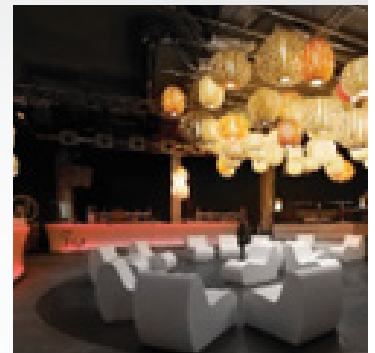

S1/0

Seats / Sofas

Dimensions:	W45 x D93 x H71 cm x SH 41 cm
Weight:	8 kg
Color:	Standard / Custom colors, UV-stable
Foam:	Polyurethane foam
Density:	20kg up to 65kg, (option: fire-retardant)
Coating:	Different options available
Delivery:	6-8 weeks, for faster delivery contact us
Air relief system:	Recycled air vent system
Cleaning:	Sixinch cleaner, https://sixinch.eu/maintenance/
Intrastat:	9403 7000
Packaging:	Recycled plastic and double layered recycled cartboard

All Rights Reserved. Sixinch BV a company incorporated under the laws of Belgium, registered with the Crossroad Bank for Enterprises with number 0878.900.766 whose registered office is situated at 2000 Antwerp, Nassastraat 36 is specialized in the development, production and distribution furniture products.
The customer can be any natural person or legal entity that enters into a contractual relationship with SIXINCH within the framework of its, his or her professional, commercial or craftsmanship related activities.

Sous réserve de modifications, dernière mise à jour 202605, les images ne sont présentées qu'à des fins d'illustration