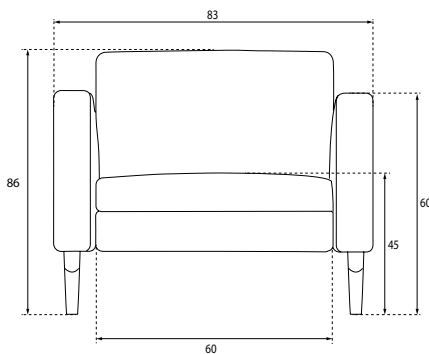

Subject to change, latest update 202603v1, all images shown are for illustration purposes only