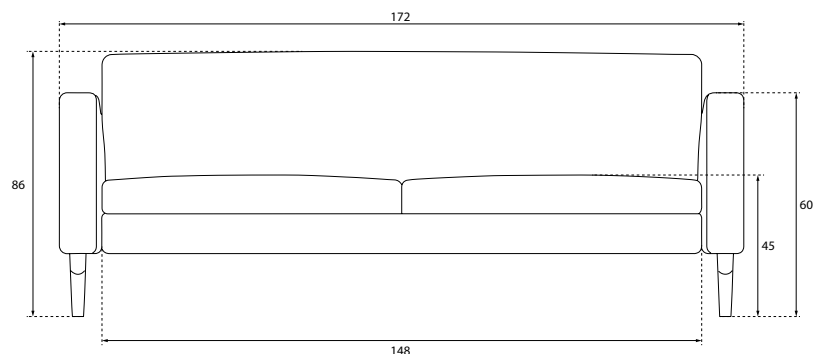

Subject to change, latest update 202603v1, all images shown are for illustration purposes only