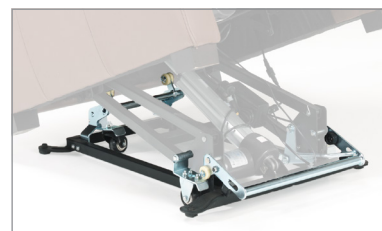

OPTIONS

		BREZZA
Trolley with castors 50 mm - secured (if trolley is used, seat adjustment functions are disabled)	-A	■
Power supply via rechargeable and integrated battery	-B	■

A - Trolley with castors 50 mm

ACCESSORIES

		BREZZA
Power supply via external rechargeable and loose battery (Not possible in combination with power supply via rechargeable and integrated battery)	-1	■

Subject to change without notice, latest update 2023-09, images shown are for illustration purposes only