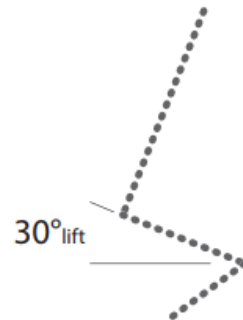

Electrically adjustable, back and seat with variable inclination angle, the standard version comes with a separate manual control, stand-up function, 2 motors.

TECHNICAL FEATURES

Frame Solid frame with steel construction parts.

Seat and side panels Upholstered. With NOSAG springs. HR mousse, thickness 110 mm, density 40 kg/m³. Width of the side panels (top): 14 cm.

Back Upholstered. With singels. HR mousse, thickness 90 mm, density 30 kg/m³.

Legs Solid beech or metal legs.

DIMENSIONS

TYPE	B	D	H						kg	Hand icon	Star icon
Brezza 1-seater	80	90	113	50	52	48	70	61	67	-	★ ★

★ = domestic use / ★ ★ = project-based use / ★ ★ ★ = intensive project-based use

Subject to change without notice, latest update 2023-09, images shown are for illustration purposes only