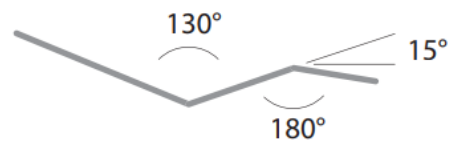

Electrically adjustable, back and seat with variable inclination angle, the standard version comes with a separate manual control, stand-up function, 2 motors.

TECHNICAL FEATURES

Frame Solid frame with steel construction parts.

Seat and side panels Upholstered. With NOSAG springs. HR mousse, thickness 110 mm, density 40 kg/m³. Width of the side panels (top): 14 cm.

Back Upholstered. With singels. HR mousse, thickness 90 mm, density 30 kg/m³.

Legs Solid beech or metal legs.

DIMENSIONS

TYPE	B	D	H						kg	Hand icon	Star icon
Brezza 1-seater	80	90	113	50	52	48	70	61	67	-	★ ★

★ = domestic use / ★ ★ = project-based use / ★ ★ ★ = intensive project-based use

Subject to change without notice, latest update 2023-09, images shown are for illustration purposes only