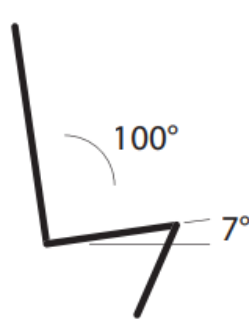

Electrically adjustable, back and seat with variable inclination angle, the standard version comes with a separate manual control, stand-up function, 2 motors.

TECHNICAL FEATURES

Frame Solid frame with steel construction parts.

Seat and side panels Upholstered. With NOSAG springs. HR mousse, thickness 110 mm, density 40 kg/m³. Width of the side panels (top): 14 cm.

Back Upholstered. With singels. HR mousse, thickness 90 mm, density 30 kg/m³.

Legs Solid beech or metal legs.

DIMENSIONS

TYPE	B	D	H						kg	Hand icon	Star icon
Brezza 1-seater	80	90	113	50	52	48	70	61	67	-	★ ★

★ = domestic use / ★ ★ = project-based use / ★ ★ ★ = intensive project-based use

Subject to change without notice, latest update 2023-09, images shown are for illustration purposes only