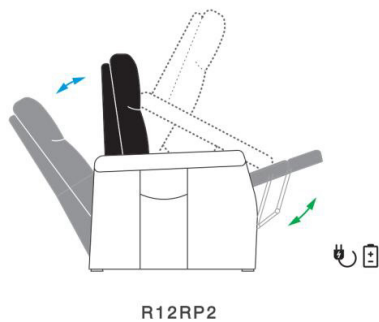

## What makes the reclining armchair Brezza so unique? \

- \ Electrically adjustable
- \ Stand-up function
- \ Various positions for sitting and lying
- \ Trolley with castors (Ø 50 mm)

Subject to change without notice, latest update 2023-09, images shown are for illustration purposes only

## RECLINING MECHANISMS

R12RP2

R12RP2

Electrically adjustable, back and seat with variable inclination angle, the standard version comes with a separate manual control, stand-up function, 2 motors.

## TECHNICAL FEATURES

**Frame** Solid frame with steel construction parts.

**Seat and side panels** Upholstered. With NOSAG springs. HR mousse, thickness 110 mm, density 40 kg/m<sup>3</sup>. Width of the side panels (top): 14 cm.